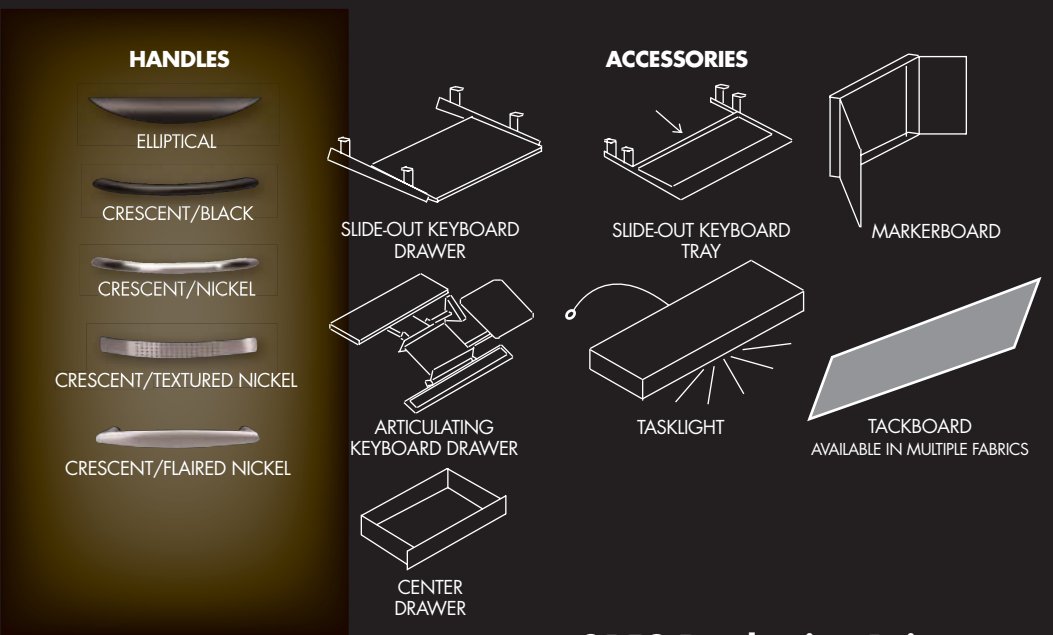

1. ### CUSTOM PRODUCTS
2. High-pressure laminate worksurfaces
   - Add or remove grammets
   - Change full modesty to 3/4 modesty
   - Change full leg to 1/2 leg
   - Customize width, depth and height
   - Add locks

3158 Production Drive
Fairfield, Ohio 45014
800-543-8221
www.myworkstream.com