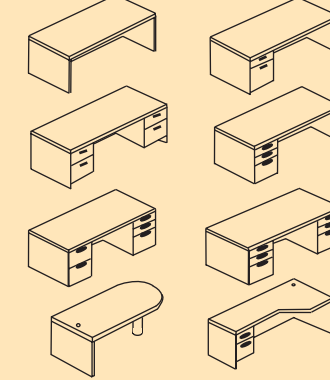

STANDARD DESKS

CORNER

CREDENZAS

RETURNS

**Advantage Series is 10 day Quickship.

Archworks

Shown in Kensington Maple.

A fresh wave of executive styling arches over boxy tradition bringing contemporary elegance and a full array of storage. Curvilinear design cues flow through the worksurface, fascia and recessed panels bringing symmetry between the horizontal and vertical elements. Over 50 components, all with continuous height lines, configure with ease to uniquely compose each suite. Choose from a generous variety of solid, textured or wood grain laminates in monochromatic or contrasting colors.