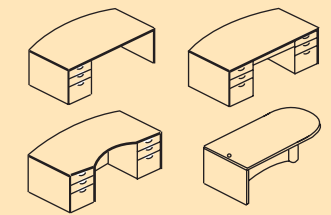

Workstream

STANDARD COMPONENTS

Welcome to the Workstream Collection!

This brochure gives you an overview of each series from Workstream, along with popular SKU's from each series. Most Workstream series feature 1" thick TFL (Thermally Fused Laminate) tops, thick PVC Edge banding, full extension drawers, and premium drawer slides. Pacifica Series features 1 1/8" thick tops and a glossy HPL (High Pressure Laminate) with a solid wood edge. New Advantage Series features 1 3/8" thick tops!

Workstream product is made in the USA (Fairfield, Ohio) and offers several UNIQUE features, benefits, and programs that NO ONE ELSE in the office furniture industry offers!