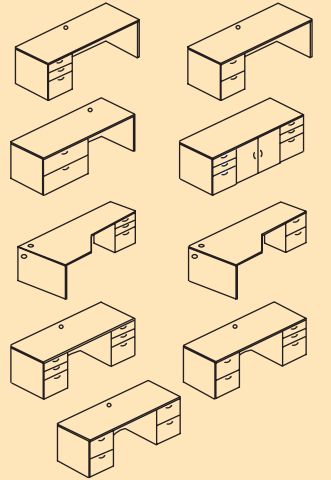

CREDENZAS

BOOKCASES

RETURNS

HUTCHES

STORAGE