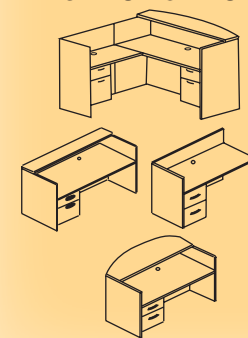

Accessories

HUTCHES

RECEPTION STATION