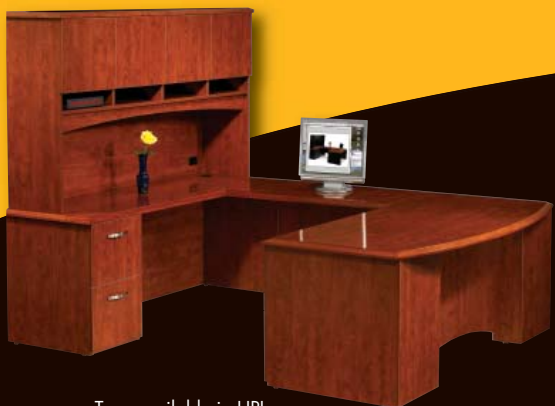

Pacifica

Tops available in HPL Cognac or HPL Empire Mahogany (African Walnut) shown in HPL Cognac.

Essentials

Shown with Black Chassis and Woodlawn Cherry tops.

Exciting in presentation, beautiful in design, bold in execution, the Pacifica from the Workstream Collection merges the elegance of tradition with the functionality of contemporary in this transitional aesthetic. The work surfaces are brilliant in your choice of two different glossy high-pressure laminates accented with the warmth of real wood edge detail. Your sense of style and flair can be reflected by adding matching contrasting colors to the flowing lines of the chassis.

These are the essentials of a fluid working environment - 30 components that easily configure to serve the tasks and the tasker. It is unusual to find affordable style of this quality. Just pull out the drawers. Smooth! Those are full suspension ball bearing slides at work. The classic profile of Essentials complements any existing look - whether for an enclosed office or the open plan. The entire line is available in a generous variety of solid, textured or wood grain laminates in monochromatic or contrasting colors